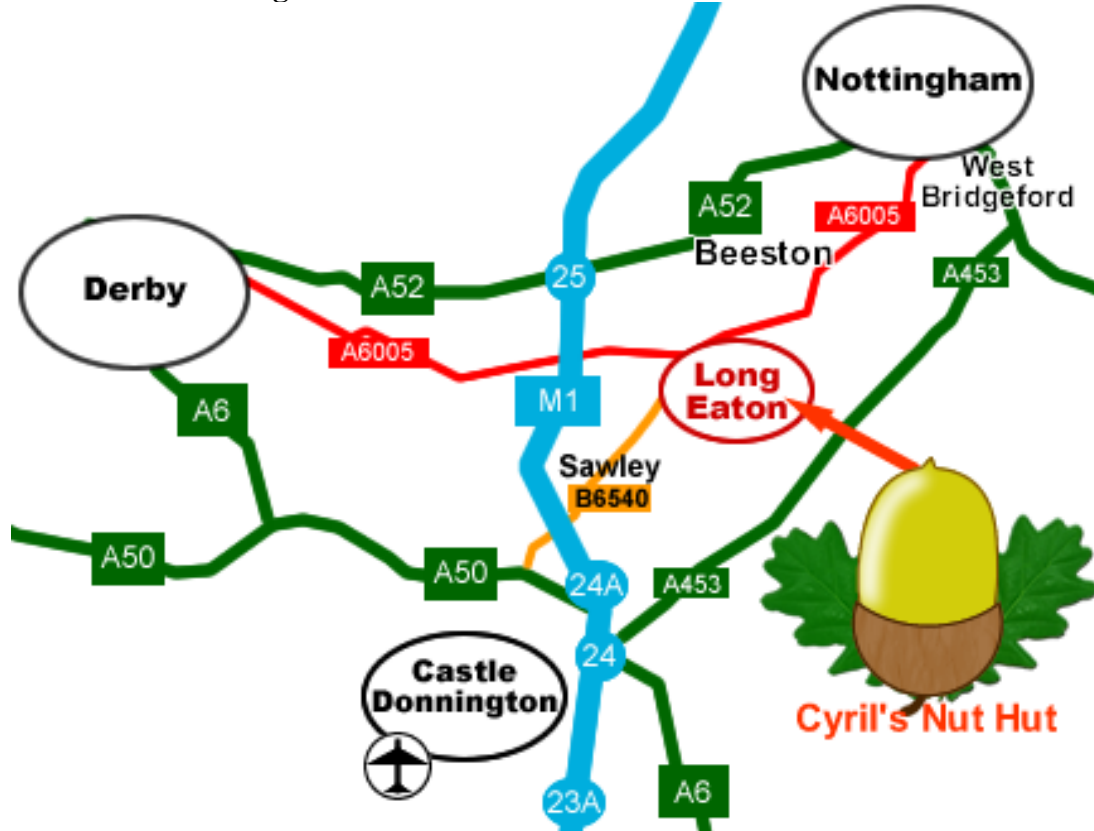

Cyril's Nut Hut is conveniently located in the East Midlands - at the heart of Long Eaton on the residential end of Acton Road.

The Acton Road Industrial Estate is close by, and is widely signposted – N.B. - we are NOT part of the main industrial estate, but are based in the residential part of Acton Road, between and behind house numbers 46 and 52. Once in this quiet road, you will see the wide, gated gap leading to our driveway and car park. Our open gates show the Cyril's Nut Hut sign.

Nottingham - Chilwell/Beeston Area; In **Long Eaton** at the **Asda** Island, take the 1st left past **Tesco** towards the town center (*Argos on the left*). Continue to the next island, **The Tappers Harker pub** is on the left. Turn right onto **Oakley's Road** then 1st left (*by the fireworks shop on the corner*) into **Acton Road**. Continue approx. half way down, where we are on the right (*if you come to Breedon House Nursery you have gone too far*).

Derby / M1-A52; Take the turn to **Long Eaton**, at the 1st island, turn right and continue on this road until you approach the next island. Continue for approx. 2 miles - you will approach **Long Eaton Railway Station** on the right. At this island, continue straight on down **Fields Farm Road** for approx. 1 mile, where you will come to a sign pointing to **Acton Road Industrial Estate** on the left. Turn into **Acton road** but stay on this road and **do not turn into the industrial estate**. Proceed until you come into the residential part, we are located on the left hand side between house numbers 46 and 52.